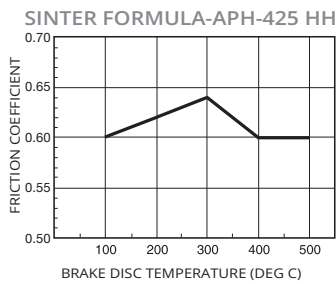

Part No. Example LMP 540 SF

- Sinter formula
- For high performance street motorcycles
- Excellent brake performance
- Fade free and comfortable operation
- Long lifetime with low wear on brake rotor

- Formule frittée
- Freins avant
- Pour les motos routières hautes performances
- Excellentes performances de freinage
- Utilisation confortable sans fading
- Longue durée de vie et faible usure du rotor de frein

- Fórmula sinterizada
- Freno delante
- Para motos de carretera de alto rendimiento
- Prestaciones de frenado excelentes
- Funcionamiento cómodo y sin desgaste
- Larga vida útil con poco desgaste del rotor del freno

- Formula di sinterizzazione
- Freno anteriore
- Per moto da strada ad alte prestazioni
- Eccellenti prestazioni di frenata
- Funzionamento confortevole e senza fade
- Lunga durata e consumo ridotto del rotore freno