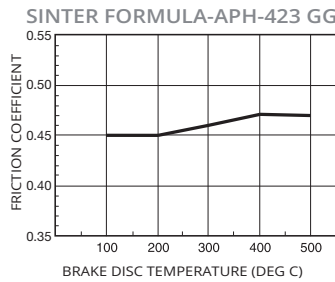

Part No. Example LMP 390 OR

- Sinter formula
- For all-round off-road use
- Reliable brake performance, also in abrasive environments
- Long lifetime

- Formule frittée
- Freins avant et arrière
- Pour toutes les utilisations tout-terrain
- Fiabilité des performances de freinage, même dans les environnements abrasifs
- Longue durée de vie

- Fórmula sinterizada
- Freno delante y posterior
- Para uso general fuera de carretera
- Rendimiento de frenado fiable, también en entornos abrasivos
- Larga vida útil

- Formula di sinterizzazione
- Freno anteriore e posteriore
- Per qualsiasi utilizzo in fuoristrada
- Prestazioni di frenata affidabili, anche in ambienti abrasivi
- Lunga durata