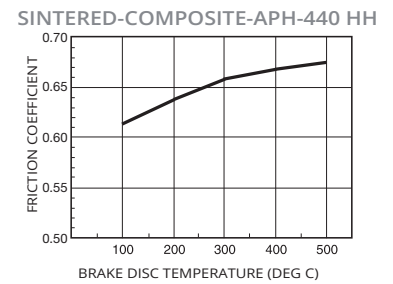

Part No. Example LMP 501 TRR

- Sinter formula
- For top level road racing
- Excellent brake characteristics on all parameters
- Extremely durable - ideal for Endurance
- Strong mechanical bonding between compound and back plate

- Formule frittée
- Freins avant
- Pour les plus grandes courses sur route
- Excellentes performances de freinage au niveau de tous les paramètres
- Longévité extrême - idéal pour l'endurance
- Liaison mécanique solide entre le composé et le plateau de frein

- Fórmula sinterizada
- Freno delante
- Para competición de alto nivel
- Características de frenado excelentes con todos los parámetros
- Extremadamente duradero, ideal para Endurance
- Gran adherencia mecánica entre el compuesto y la placa de soporte

- Formula di sinterizzazione
- Freno anteriore
- Per corse su strada di alto livello
- Eccellenti caratteristiche di frenata da ogni punto di vista
- Massima durata - ideale per Endurance
- Forte legame meccanico tra il composto e la piastra di supporto