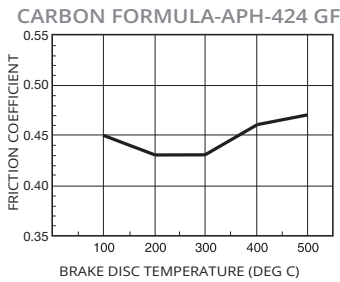

Part No. Example LMP 204 ORC

- Carbon formula
- Off road –all round hobby
- Mechanical bonding
- Affordable

- Formule au carbone
- Freins avant et arrière
- Tout-terrain - toutes les utilisations de loisir
- Liaison mécanique
- Prix abordable

- Fórmula de carbono
- Freno delante y posterior
- Montaña, para aficionados
- Adherencia mecánica
- Asequible

- Formula in carbonio
- Freno anteriore e posteriore
- Fuoristrada - per qualsiasi uso amatoriale
- Legame meccanico
- Costo limitato