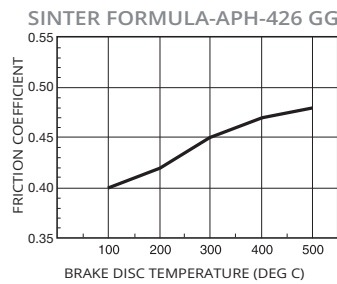

Part No. Example LMP 434 SR

- Sinter formula
- Friction level adjusted to SF as front brake
- For high performance street motorcycles
- Excellent brake performance under all conditions
- Fade free and comfortable operation
- Long lifetime with low wear on brake rotor

- Formule frittée
- Freins arrière
- Niveau de friction ajusté à SF pour le frein avant
- Pour les motos routières hautes performances
- Excellentes performances de freinage dans toutes les conditions
- Utilisation confortable sans fading
- Longue durée de vie et faible usure du rotor de frein

- Fórmula sinterizada
- Freno posterior
- Nivel de fricción ajustado en SF como freno delantero
- Para motos de carretera de alto rendimiento
- Prestaciones de frenado excelentes en cualquier situación
- Funcionamiento cómodo y sin desgaste
- Larga vida útil con poco desgaste del rotor del freno

- Formula di sinterizzazione
- Freno posteriore
- Livello di attrito regolato su SF come freno anteriore
- Per moto da strada ad alte prestazioni
- Eccellenti prestazioni frenanti in qualsiasi condizione
- Funzionamento confortevole e senza fade
- Lunga durata e consumo ridotto del rotore freno