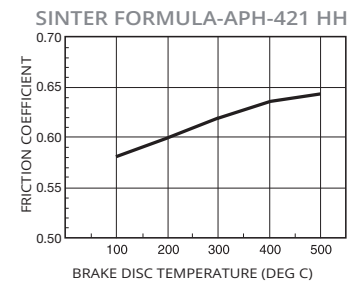

Part No. Example LMP 477 SM

- Sintered formula
- For scooters > 250 cc
- Excellent brake performance
- Fade free, and comfortable operation
- Long lifetime with low wear on brake rotor

- Formule frittée
- Front and rear brake
- Pour les scooters > 250 cm³
- Excellentes performances de freinage
- Utilisation confortable sans fading
- Longue durée de vie et faible usure du rotor de frein

- Fórmula sinterizada
- Freno delante y posterior
- Freno delantero y trasero
- Para scooters de más de 250 cc
- Prestaciones de frenado excelentes
- Funcionamiento cómodo y sin desgaste
- Larga vida útil con poco desgaste del rotor del freno

- Formula di sinterizzazione
- Freno anteriore e posteriore
- Per scooter > 250 cc
- Eccellenti prestazioni di frenata
- Funzionamento confortevole e senza fade
- Lunga durata e consumo ridotto del rotore freno