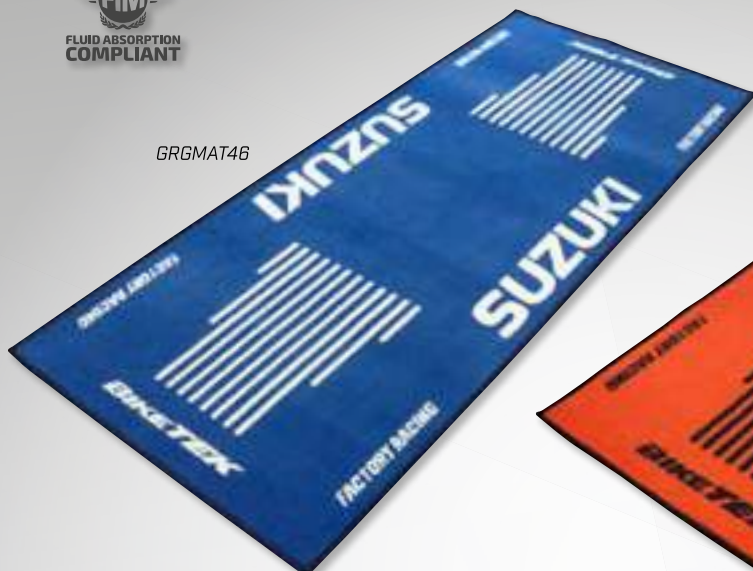

BIKETEK GARAGE MATS SERIES 3

Heavy Duty nylon fibred mats with oil and water-resistant non-slip backing

Larger size 1900mm x 800mm mat. Durable nylon fibre mat top, Non-slip oil and water resistant backing. Complies with FIM regulations for fluid absorption, use at race meetings.

Used in workshops, home garages and at the tracks, offers anti-fatigue protection when working around the bike and protects ground surface from drips and spills.

PART NO.	DESCRIPTION
FOGMAT03	Foggy No.1
GRGMAT41	Ducati
GRGMAT44	Orange/black
GRGMAT46	Suzuki
GRGMAT50	Union Jack
GRGMAT52	Italian flag

GRGMAT46

- LUBRICANTS & CLEANERS
- BATTERIES & ACCESSORIES
- EXHAUST HARDWARE
- SCREEN & ACCESSORIES
- CHAIN & SPRICKETS
- OIL FILTERS
- BRAKING PADS & DISC'S
- SUSPENSION CONTROLS
- FOOTRESTS
- FUELLING UNIVERSAL MIRRORS
- LIGHTING
- ELECTRICAL
- MISCELLANEOUS TYRES & ACCESSORIES
- SECURITY
- LIFTS & STANDS
- RAMPS
- TRACK & Paddock ACCESSORIES
- WORKSHOP TOOLS
- BOLTS WASHER KITS
- TRANSPORT FIXINGS & ACCESSORIES
- BIKE COVERS
- PHONE ACCESSORIES
- LUGGAGE
- MOTO GP

GARAGE MATS
RIDER WEAR & ACCESSORIES