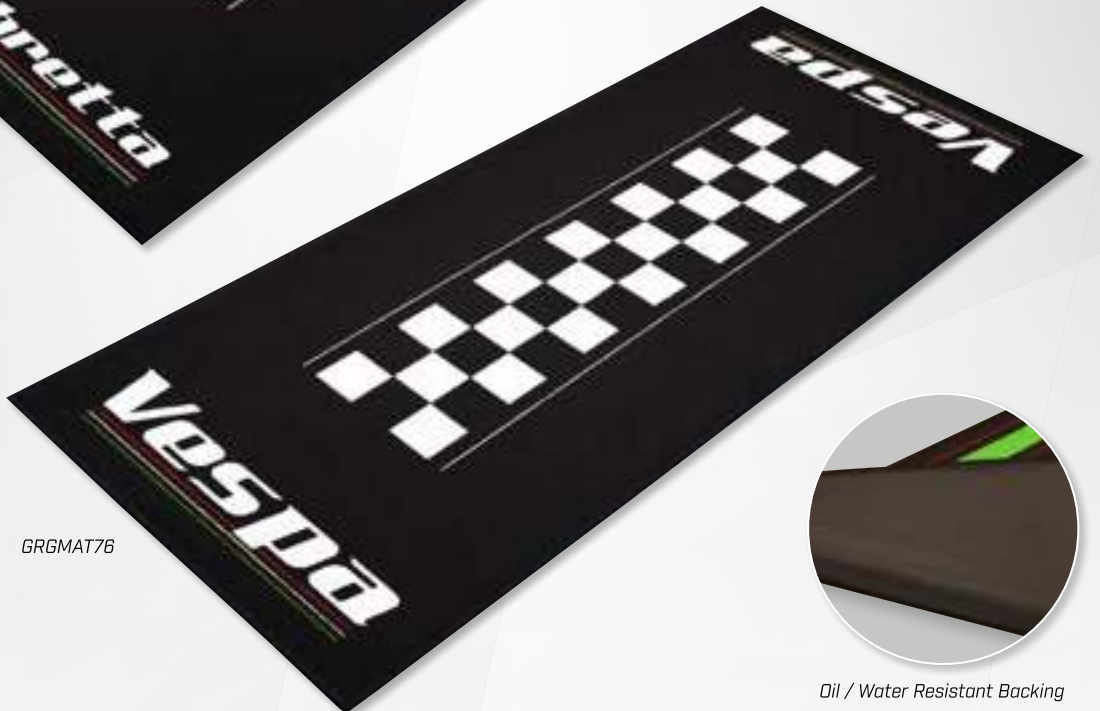

BIKETEK GARAGE MATS – SCOOTER

Heavy Duty nylon fibred mats with oil and water-resistant non-slip backing

Larger size 1900mm x 800mm mat. Durable nylon fibre mat top, Non-slip oil and water resistant backing, Complies with FIM regulations for fluid absorption, use at race meetings.

Used in workshops, home garages and at the tracks, offers anti-fatigue protection when working around the bike and protects ground surface from drips and spills.

PART NO.	DESCRIPTION
GRGMAT74	Checker Board
GRGMAT75	Lambretta
GRGMAT76	Vespa

GRGMAT76

- LUBRICANTS & CLEANERS
- BATTERIES & ACCESSORIES
- EXHAUST HARDWARE
- SCREEN & ACCESSORIES
- CHAIN & SPROCKETS
- OIL FILTERS
- BRAKING PADS & DISCS
- SUSPENSION CONTROLS
- FOOTRESTS
- FUELLING
- UNIVERSAL MIRRORS
- LIGHTING
- ELECTRICAL
- MISCELLANEOUS
- TYRES & ACCESSORIES
- SECURITY
- LIFTS & STANDS
- RAMPS
- TRACK & PADDOCK ACCESSORIES
- WORKSHOP TOOLS
- BOLTS WASHER KITS
- TRANSPORT FIXINGS & ACCESSORIES
- BIKE COVERS
- PHONE ACCESSORIES
- LUGGAGE
- MOTO GP

GARAGE MATS

- RIDER WEAR & ACCESSORIES