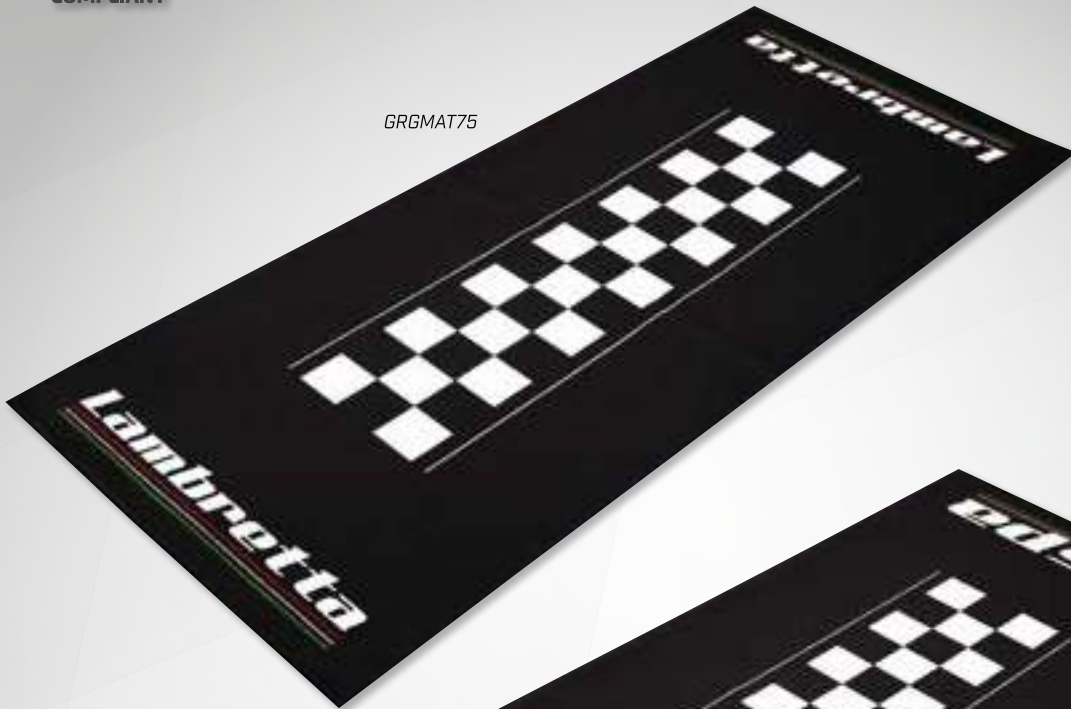

BIKETEK GARAGE MATS – SCOOTER

Heavy Duty nylon fibred mats with oil and water-resistant non-slip backing

Larger size 1900mm x 800mm mat. Durable nylon fibre mat top, Non-slip oil and water resistant backing, Complies with FIM regulations for fluid absorption, use at race meetings.

Used in workshops, home garages and at the tracks, offers anti-fatigue protection when working around the bike and protects ground surface from drips and spills.

PART NO.	DESCRIPTION
GRGMAT74	Checker Board
GRGMAT75	Lambretta
GRGMAT76	Vespa

GRGMAT75

- LUBRICANTS & CLEANERS
- BATTERIES & ACCESSORIES
- EXHAUST HARDWARE
- SCREEN & ACCESSORIES
- CHAIN & SPROCKETS
- OIL FILTERS
- BRAKING PADS & DISCS
- SUSPENSION CONTROLS
- FOOTRESTS
- FUELLING
- UNIVERSAL MIRRORS
- LIGHTING
- ELECTRICAL
- MISCELLANEOUS
- TYRES & ACCESSORIES
- SECURITY
- LIFTS & STANDS
- RAMPS
- TRACK & PADDOCK ACCESSORIES
- WORKSHOP TOOLS
- BOLTS WASHER KITS
- TRANSPORT FIXINGS & ACCESSORIES
- BIKE COVERS
- PHONE ACCESSORIES
- LUGGAGE
- MOTO GP

GARAGE MATS

- RIDER WEAR & ACCESSORIES