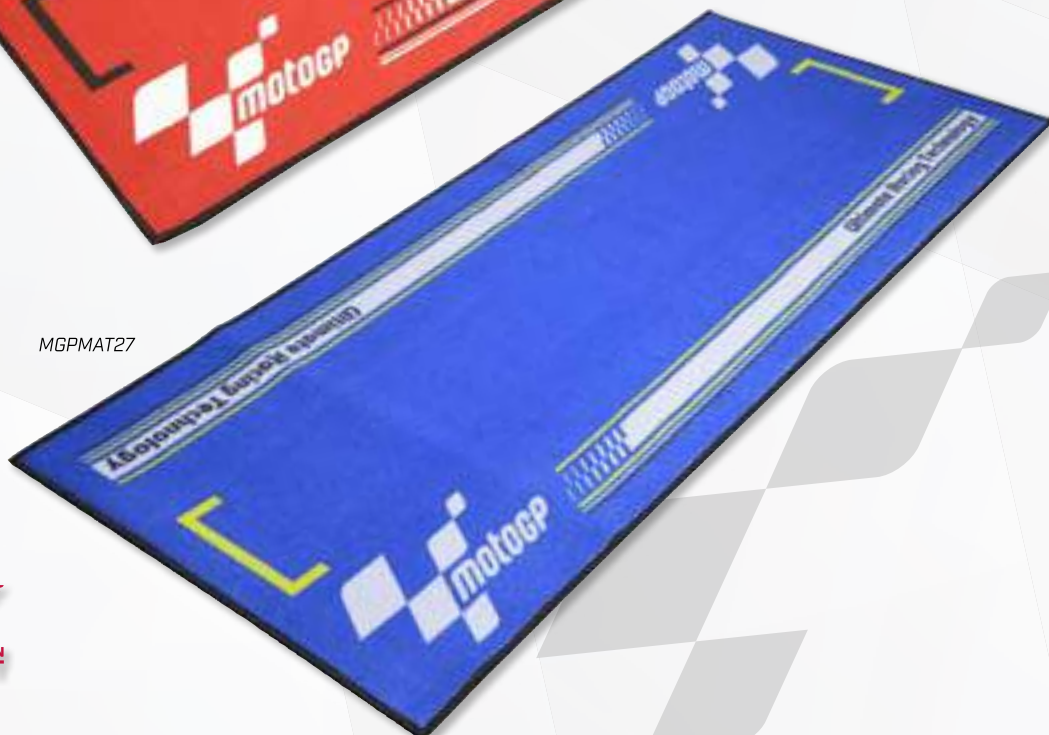

THE MOTORCYCLE WORLD CHAMPIONSHIP
MOTOGP TEAM MATS

- Nylon fibre mat top
- Non-slip oil/water resistant backing
- Complies with FIM standard for fluid absorption
 - 190x80cm

PART NO.	COLOUR
MGPMAT21	Blue / White
MGPMAT25	Red / White
MGPMAT27	Blue / Light Grey

MGPMAT21

MGPMAT25

MGPMAT27

Oil / Water Resistant Backing

BIKETEK GARAGE MATS SERIES 7

Heavy Duty nylon fibred mats with oil and water-resistant non-slip backing

Larger size 1900mm x 800mm mat. Durable nylon fibre mat top, Non-slip oil and water resistant backing. Complies with FIM regulations for fluid absorption, use at race meetings.