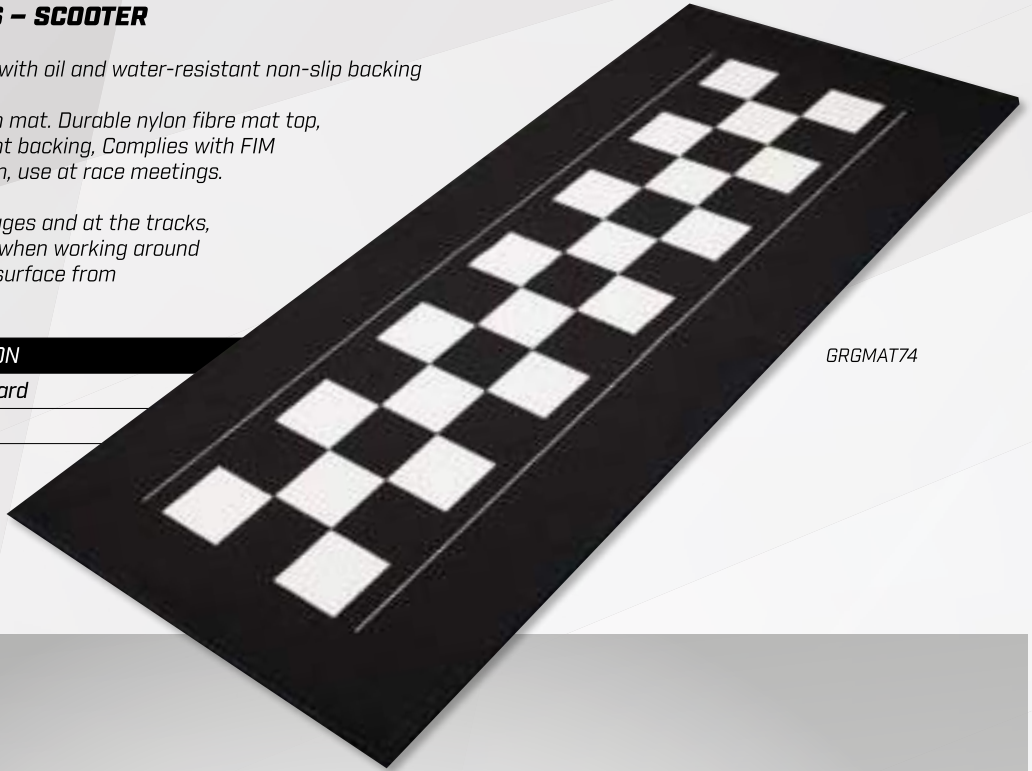

BIKETEK GARAGE MATS – SCOOTER

Heavy Duty nylon fibred mats with oil and water-resistant non-slip backing

Larger size 1900mm x 800mm mat. Durable nylon fibre mat top, Non-slip oil and water resistant backing, Complies with FIM regulations for fluid absorption, use at race meetings.

Used in workshops, home garages and at the tracks, offers anti-fatigue protection when working around the bike and protects ground surface from drips and spills.

PART NO.	DESCRIPTION
GRGMAT74	Checker Board
GRGMAT75	Lambretta
GRGMAT76	Vespa

GRGMAT74