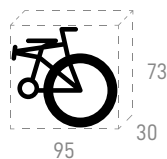

330 20" - 1s

ONE SIZE (400 MM)

TELAIO / FRAME MBM Hi-Ten steel Folding 20"
FORCELLA / FORK Hi-Ten steel
SERIE STERZO / HEADSET 1"
GUARNITURA / CRANK SET 42T CP steel
MOVIMENTO / B/B SET Cartridge
FRENI / BRAKES Polished alloy
LEVE FRENI / BRAKE LEVERS Resin alloy
RUOTA LIBERA / FREE WHEEL 18T
PEDALI / PEDALS W/balls
MOZZI / HUBS CP steel
CERCHI / RIMS Alloy
GOMME / TYRES 20x1.75 white wall
TUBO SELLA / SEAT POST CP steel
MANUBRIO / HANDLEBAR CP steel
SELLA / SADDLE Selle Bassano T-Kappa