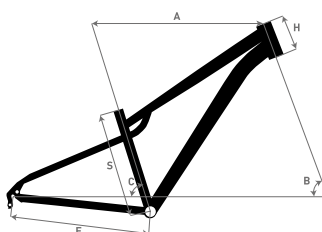

SIZE	27,7"
S	343
A	555
B	68,5°
C	72,5°
E	445
H	115