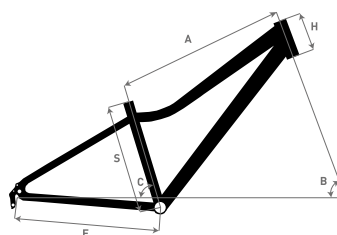

SIZE	26"	24"	20"
S	430	310	260
A	530	484	438
B	69,5°	71°	70,5°
C	73°	73°	73°
E	445	435	380
H	120	115	115