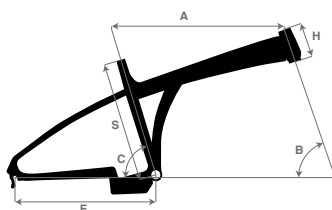

E380 - MATT LIME

SIZE	
S	417
A	600
B	71
C	73
E	490
H	720

E380 20"

ONE SIZE (417 MM)

TELAIO / FRAME MBM alloy 6061 20" hydroformed plus
FORCELLA / FORK MBM suspension fork stanchions ø32
GUARNITURA / CRANK SET 170*46T black alloy
CAMBIO POST. / REAR DERAILLEUR Shimano Acera
COMANDO / SHIFTER Shimano M315 7 speed
FRENI / BRAKES Shimano MT 200 hydraulic
DISCHI / DISKS Shimano RT 26 160 F / 160 R
RUOTA LIBERA / FREE WHEEL Shimano Tz 500 14/34 Megarange 7s
CERCHI / RIMS Fat alloy double wall 20"
GOMME / TYRES 20x4.0 urban
MANUBRIO / HANDLEBAR Folding adjustable matt black alloy
CANNOTTO / SEAT POST Suspended
SELLA / SADDLE MBM comfort
LUCI / LIGHTS Integrated Rear and Front (70 lux)