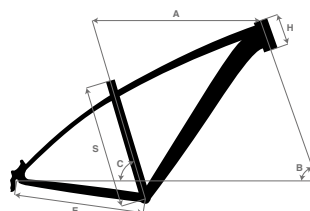

SIZE	S	M	L
S	380 [15"]	430 [17"]	480 [19"]
A	555	568	584
B	70,5°	70,5°	70,5°
C	73,5°	73,5°	73,5°
E	455	455	455
H	100	110	120