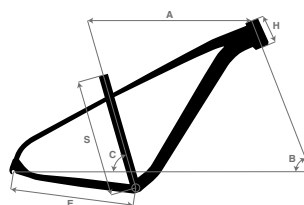

SIZE	S	M	L	XL
S	380 (15")	430 (17")	480 (19")	530 (21")
A	570	590	600	640
B	69°	69°	69°	69°
C	74°	74°	74°	74°
E	455	455	455	455
H	95	105	115	125