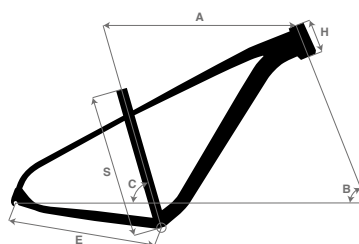

647 29" - 10s

S (380 MM) / M (430 MM) / L (480 MM) / XL (530 MM)

TELAIO / FRAME MBM alloy 6061 29" hydroformed
FORCELLA / FORK Alloy w/lock qut
SERIE STERZO / HEADSET 1"1/8 integrated
GUARNITURA / CRANK SET 175x32T
MOVIMENTO / B/B SET Cartridge
COMANDI / SHIFTERS Shimano M4100
CAMBIO POST. / REAR DERAILLEUR Shimano Deore M5120 10s
FRENI / BRAKES Shimano MT 200
CASSETTA / CASSETTE Shimano M4100 11-42T 10s
PEDALI / PEDALS Steel nylon
MOZZI / HUBS Black alloy w/quick release
CERCHI / RIMS Malvestiti Passion black alloy double wall 29"
GOMME / TYRES 29x2.125
TUBO SELLA //SEAT POST Black alloy 30,4
ATTACCO MANUBRIO / STEM Black alloy over
MANUBRIO / HANDLEBAR Black alloy over
SELLA / SADDLE Selle Bassano Quarx