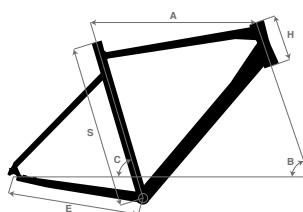

570U - MATT BLACK

SIZE	XS	S	M	L
S	460	500	540	580
A	525	550	577	603
B	70°	70,5°	71°	70,5°
C	74°	74°	73,5°	73°
E	435	435	435	435
H	120	140	160	180

570U 28" - 14s

XS (460MM) / S (500 MM) / M (540 MM) / L (580 MM)