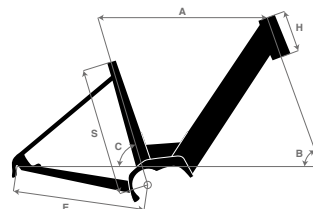

SIZE	
S	460
A	579
B	70°
C	73,4°
E	475
H	160