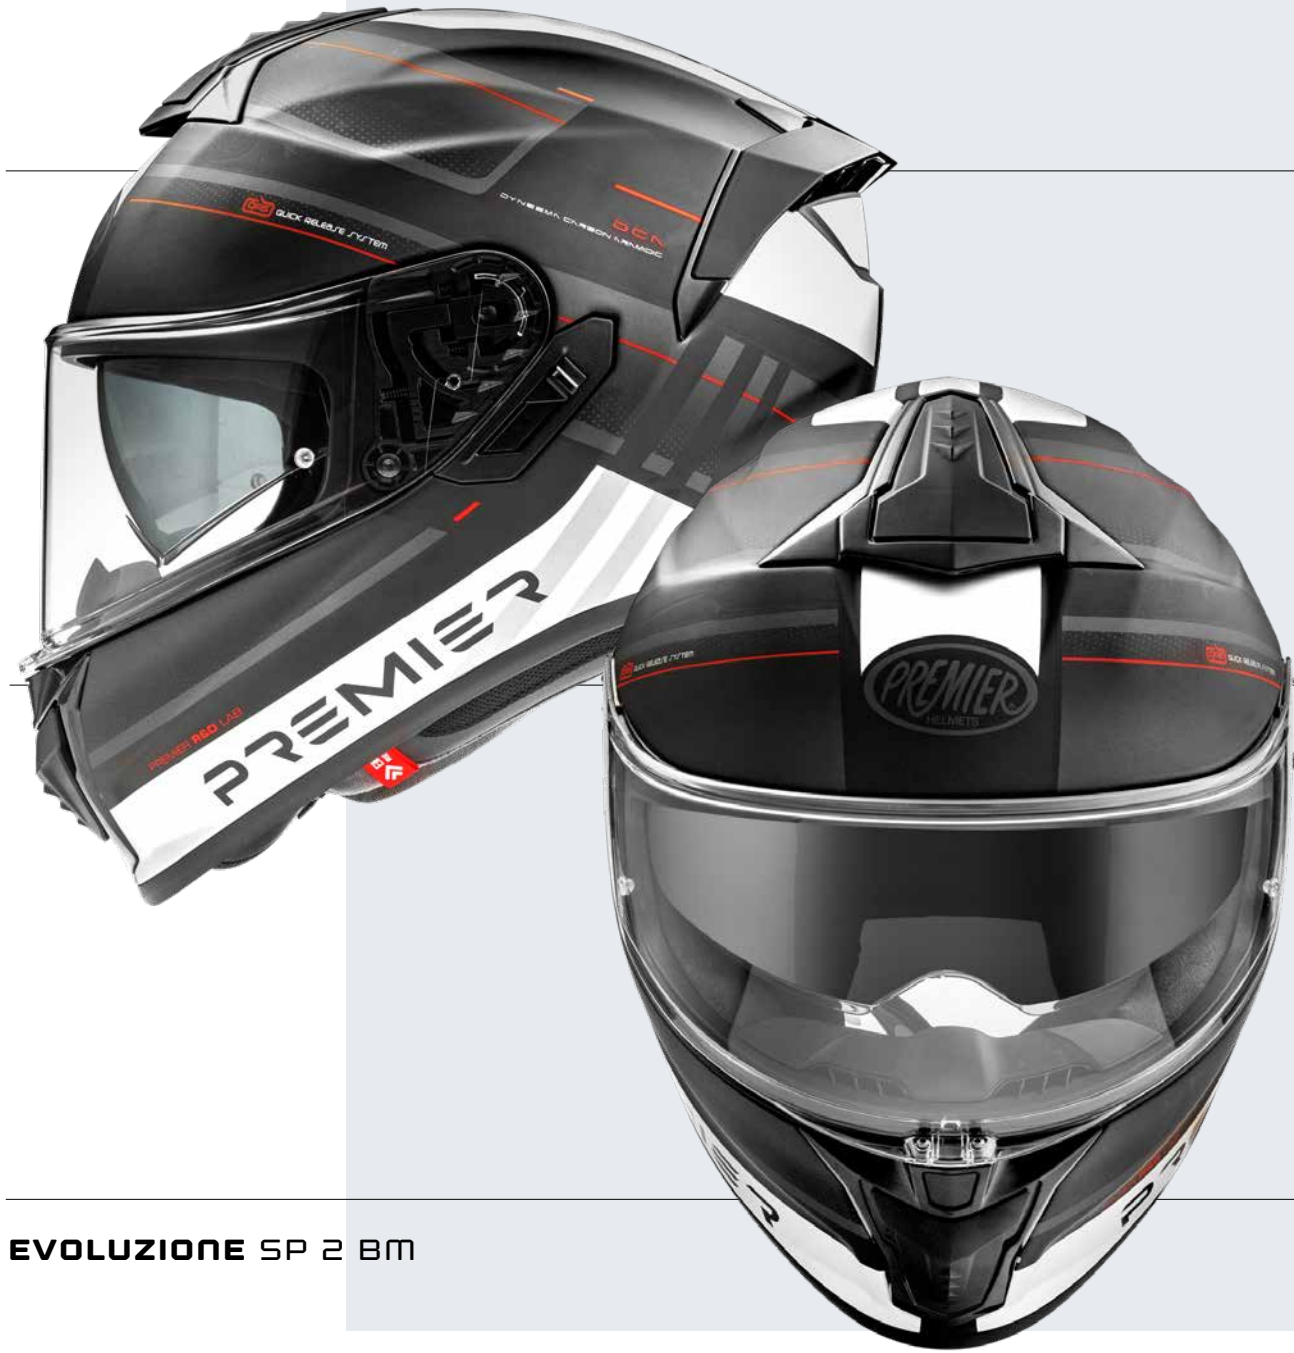

XS S M L XL XXL

EVOLUZIONE RR 13 / € 329,99\*

XS S M L XL XXL

EVOLUZIONE DK 2 BM / € 329,99\*

XS S M L XL XXL

\* Suggested retail price

EVOLUZIONE SP 2 BM

EVOLUZIONE SP 92 / € 329,99\*