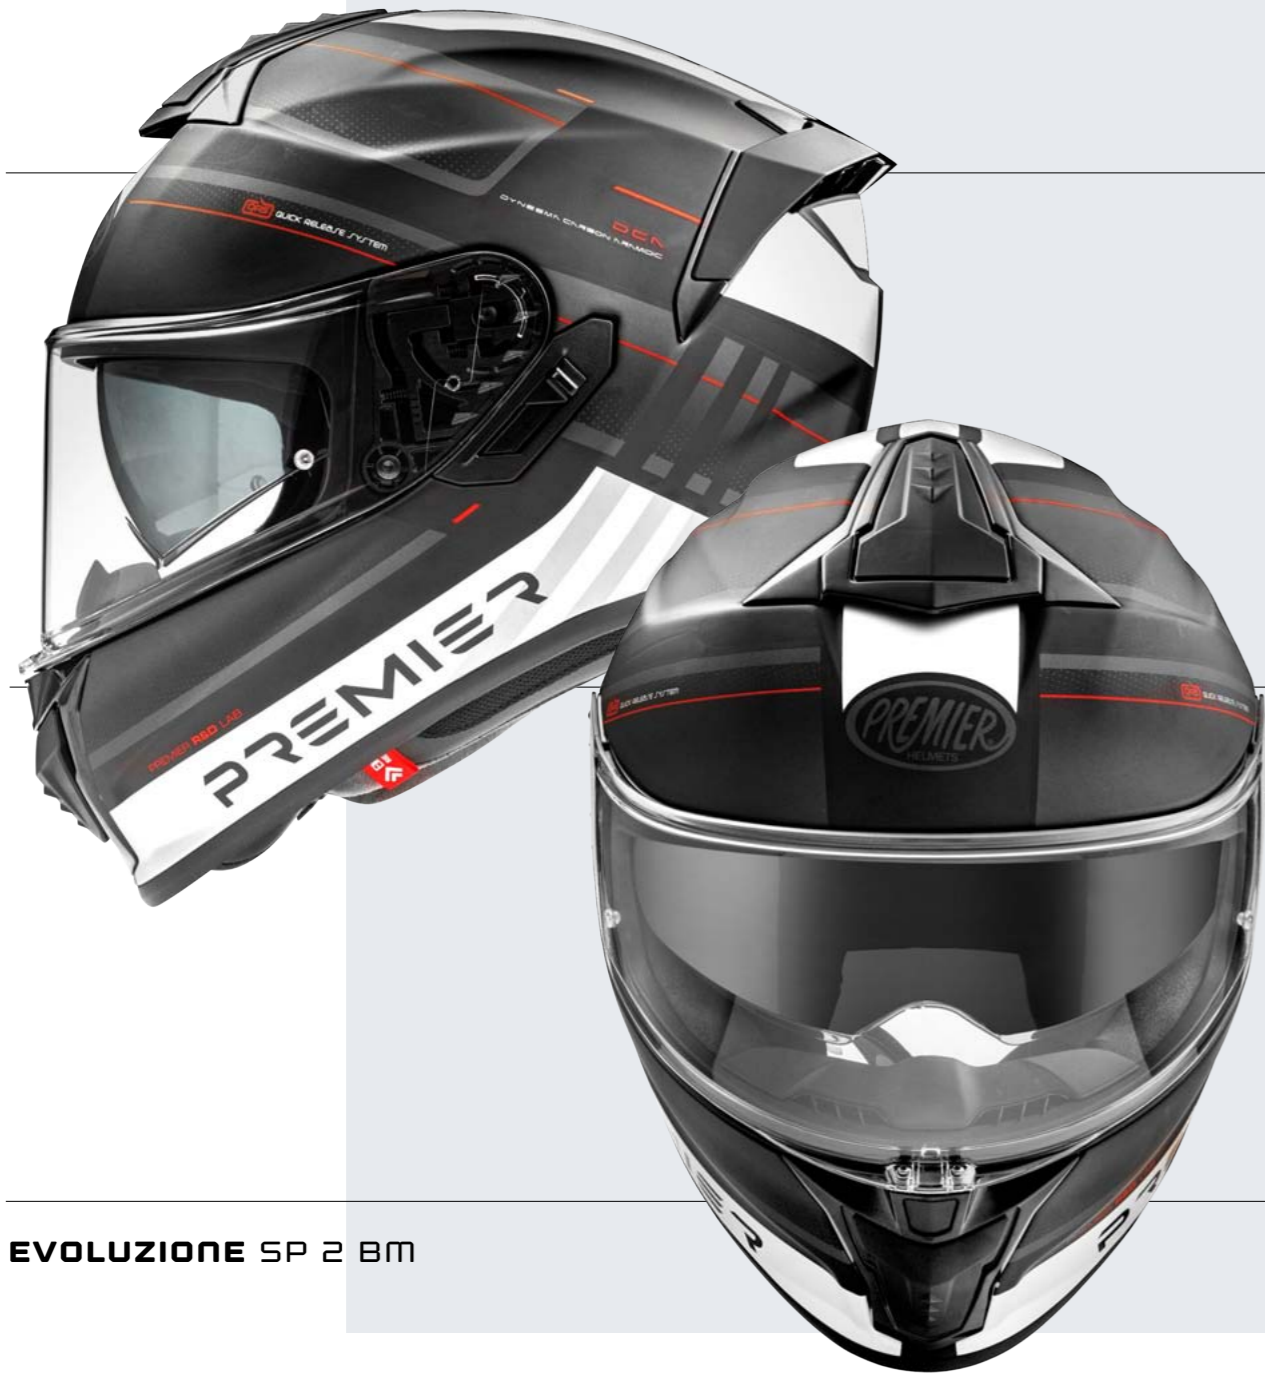

XS S M L XL XXL

EVOLUZIONE PR 8 / € 329,99*

XS S M L XL XXL

EVOLUZIONE PR 11 / € 329,99*

XS S M L XL XXL

* Suggested retail price

EVOLUZIONE RR 2 / € 329,99*

XS S M L XL XXL

EVOLUZIONE RR 13 / € 329,99*

XS S M L XL XXL

EVOLUZIONE DK 2 BM / € 329,99*

XS S M L XL XXL

EVOLUZIONE RR 2

* Suggested retail price

EVOLUZIONE SP 2 BM

EVOLUZIONE SP 92 / € 329,99*

XS S M L XL XXL

EVOLUZIONE SP 2 BM / € 329,99*

XS S M L XL XXL

EVOLUZIONE U9 BM / € 309,99*

XS S M L XL XXL

* Suggested retail price

TYPHOON LY 12

TYPHOON LY 12 / € 229,99*