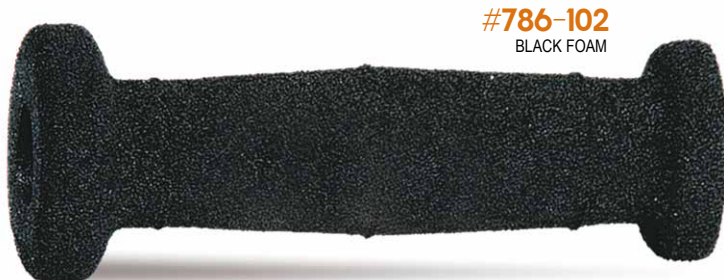

#726-103
GREEN

#726-107
RED

837 SA GRIPS

DOUBLE DENSITY

DETAILS	
LONG ↔	125 mm
Ø INSIDE	22/22 mm
HARDNESS	
SH 35	
CLOSED END	

#837 SA-102
BLACK

786 GRIPS

FOAM EXTRA STRONG