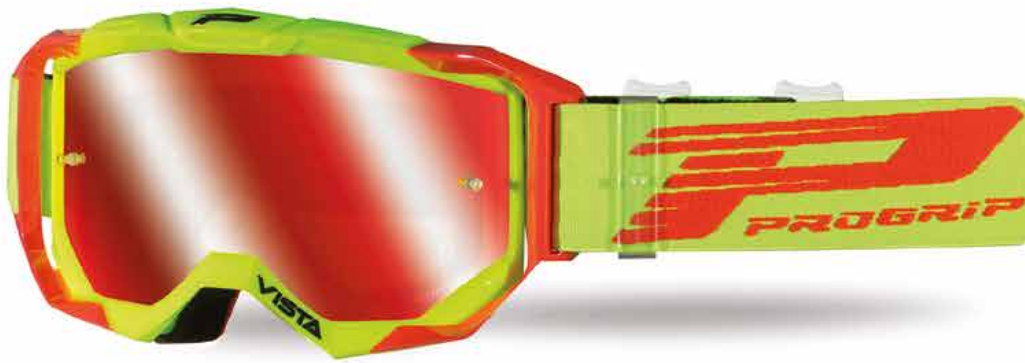

#3303-273 FL
Yellow FL/Red
LENS #3348