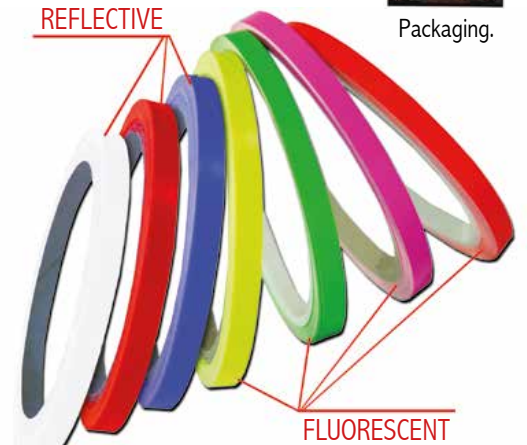

ADHESIVE STRIP

FOR ROAD WHEELS
6,5 METERS PER ROLLS

#5025