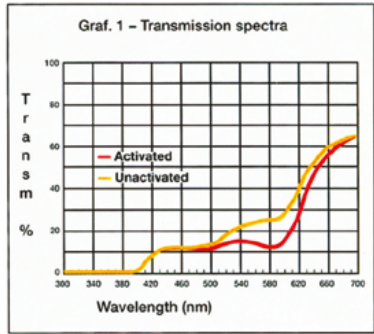

ROLL OFF LENS VENOM

#3215 ROLL OFF
Special ANTI-STICK ANTI-FOG

#3225 SMOKED ROLL OFF
Special ANTI-STICK ANTI-FOG

#3265 DOUBLE ROLL OFF
ANTI-FOG

#3268
Roll off

GOGGLES

Photochromatic Xelox L is a solar filter with a high speed of reaction: Activation time about 4 seconds, fading time about 4 seconds. This product is in a compliance with specifications EN 166, EN 174 and EN 1836. According to EN 1836 such filters comply to point 4.1.3.1, which fixes the category for