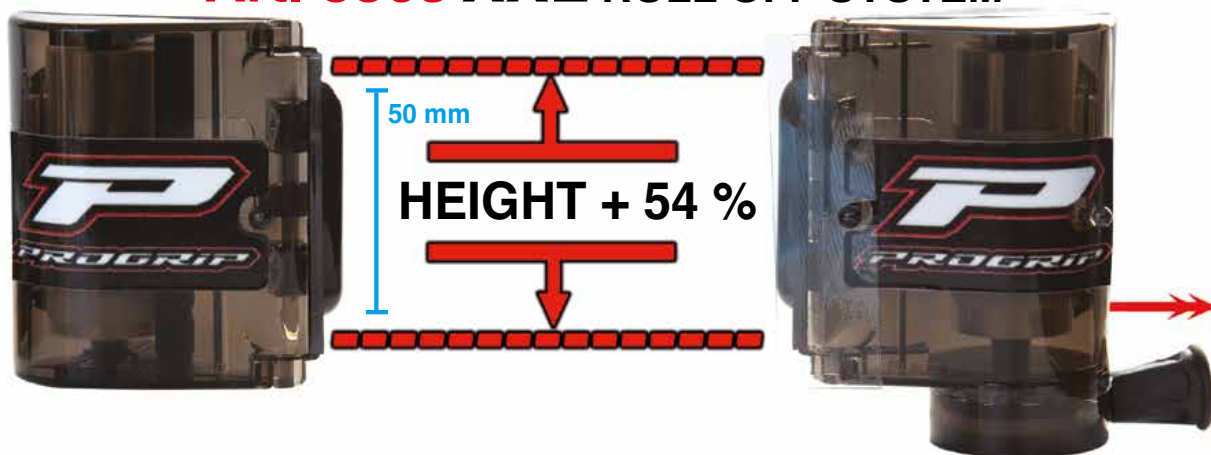

Art. 3368 XXL ROLL OFF SYSTEM