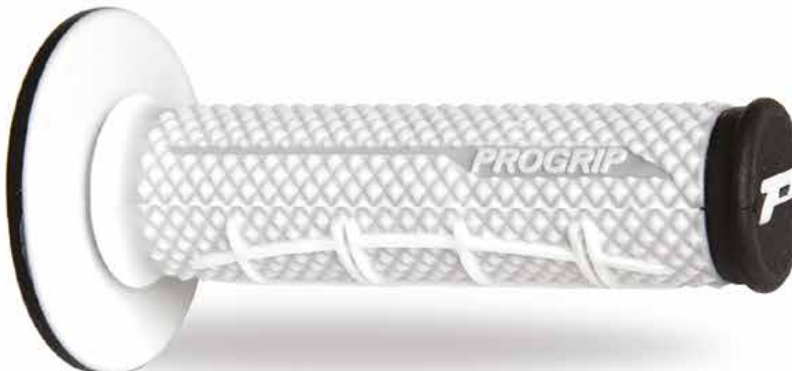

SOFT TOUCH

HALF WAFFLE

DETAILS	
LONG ↔	115 mm
Ø INSIDE	22/25 mm
HARDNESS	
INSIDE	HARD SH 58
OUTSIDE	SOFT SH 15
CLOSED END	

#802-396
GREY - MILKY

#802-288
GREY - RED

#802-395
BLACK - MILKY

#802-171
GREY - BLACK