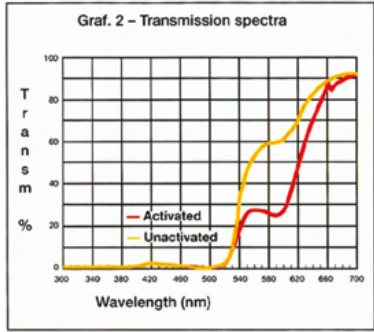

ROLL OFF LENS VENOM

#3215 ROLL OFF
Special ANTI-STICK ANTI-FOG

#3225 SMOKED ROLL OFF
Special ANTI-STICK ANTI-FOG

#3265 DOUBLE ROLL OFF
ANTI-FOG

#3268
Roll off

GOGGLES

Photochromatic Xelox L is a solar filter with a high speed of reaction: Activation time about 4 seconds, fading time about 4 seconds. This product is in a compliance with specifications EN 166, EN 174 and EN 1836. According to EN 1836 such filters comply to point 4.1.3.1, which fixes the category for