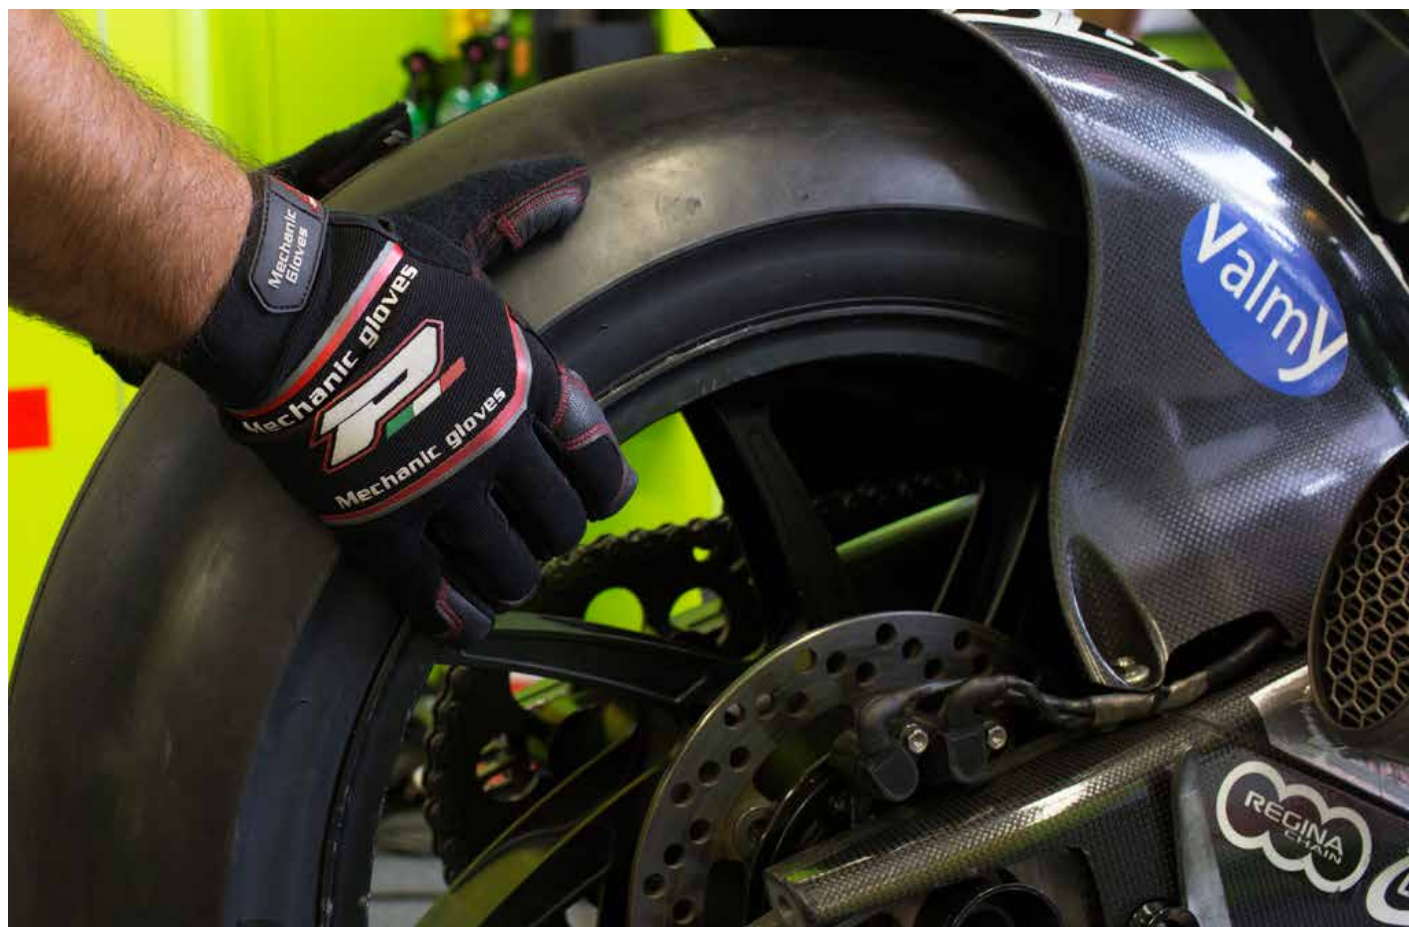

MECHANIC GLOVES art. 4013

SIZE FROM
S TO XXL

55% SYNTHETIC

43% NYLON STRECH

43% NYLON BAND

#4013 Black

GLOVES

RACE GEAR