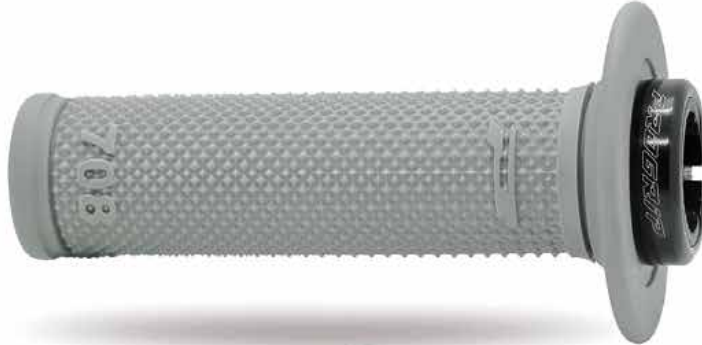

2 STROKE
KTM - HUSQVARNA
'23/'24/'25
GAS GAS '24/'25

2 STROKE
STANDARD

Off Road

708 GRIPS **SOFT SLIM**

SCS – LOCK ON

SINGLE COLOR – DOUBLE DENSITY

DETAILS	
LONG ↔	115 mm
Ø INSIDE	22/25 mm
HARDNESS	
INSIDE	HARD SH 58
OUTSIDE	SOFT SH 20
CLOSED END	