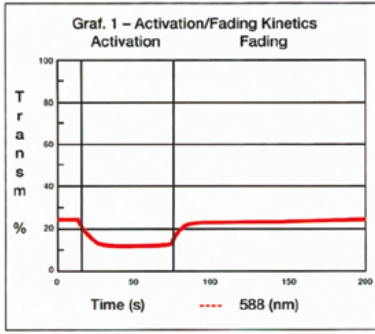

ROLL OFF LENS VENOM

#3215 ROLL OFF
Special ANTI-STICK ANTI-FOG

#3225 SMOKED ROLL OFF
Special ANTI-STICK ANTI-FOG

#3265 DOUBLE ROLL OFF
ANTI-FOG

#3268
Roll off

GOGGLES

Photochromatic Xelox L is a solar filter with a high speed of reaction: Activation time about 4 seconds, fading time about 4 seconds. This product is in a compliance with specifications EN 166, EN 174 and EN 1836. According to EN 1836 such filters comply to point 4.1.3.1, which fixes the category for