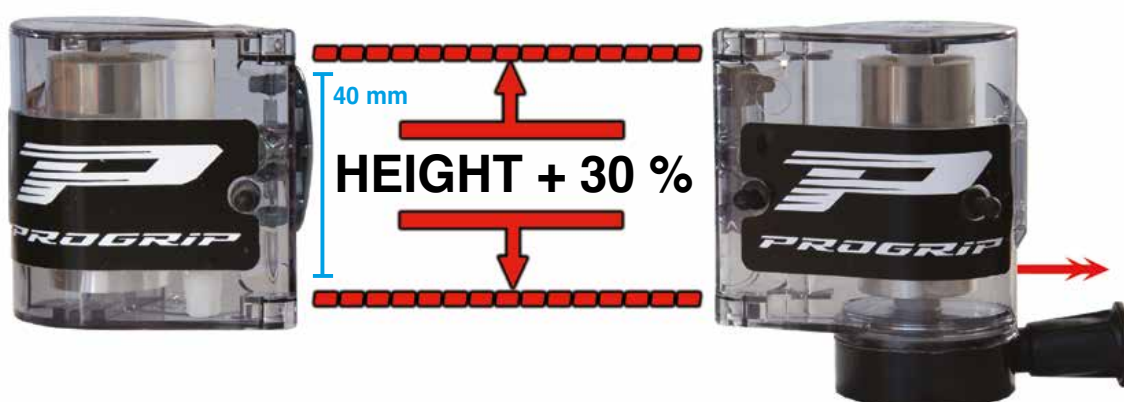

ROLL OFF EXTRA LARGE

art. 3268 XL ROLL OFF SYSTEM

MOUNTED WITH ANTI STICK LENS, art. 3215

ONLY FOR GOGGLES: VENOM - ATZAKI - DARK SIDE - NASWA

3200/3201/3204/3301

30% MORE DOWNWARD VISUAL FIELD

A 30% gain in visibility give a great competitive advantage!

FILM LONG 6,5 METERS

+ 30 %

Art. 3268 XL ROLL OFF SYSTEM