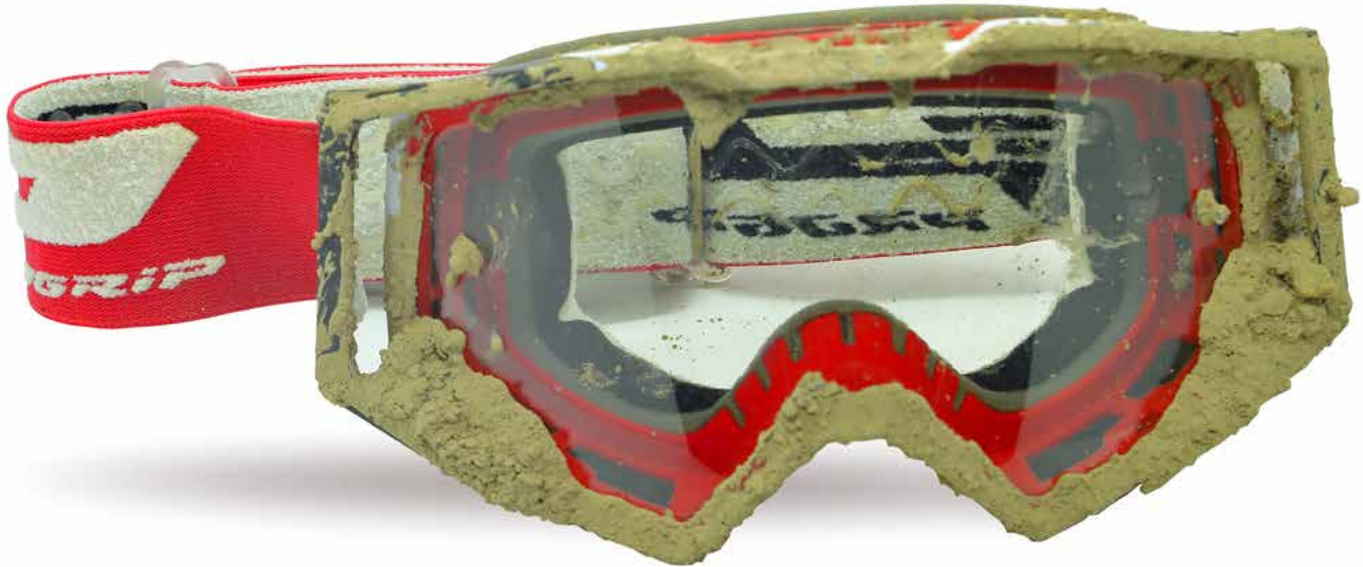

HYDROPHOBIC LENSES

NEW TECHNOLOGY

AVAILABLE FOR VISTA/ VISION AND RAPID GOGGLES