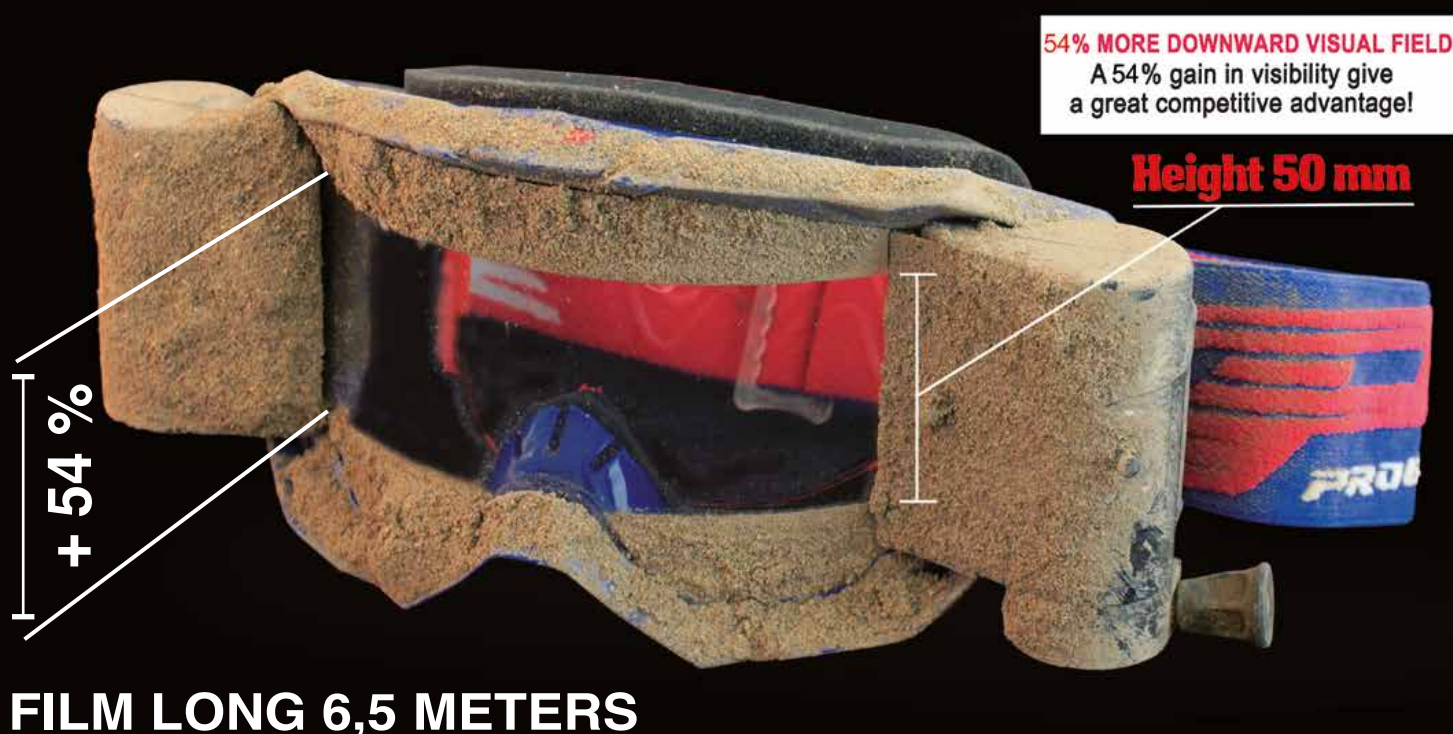

Art. 3263
Roll Off
Replacement
cover

ROLL OFF DOUBLE EXTRA LARGE

art. 3368 XXL ROLL OFF SYSTEM

MOUNTED WITH ANTI STICK LENS, art. 3315

ONLY FOR GOGGLES: RAPID - VISTA - VISION - MAGNET - ADVANCE

Art.3309/3303/3300/3205/3206