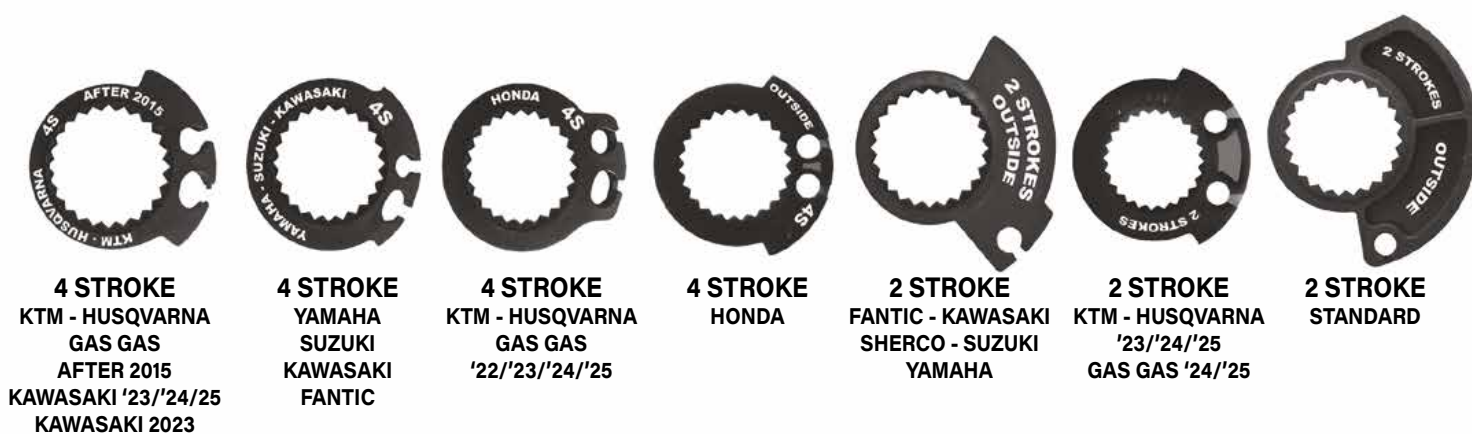

4 STROKE
KTM - HUSQVARNA
GAS GAS
AFTER 2015
KAWASAKI '23/'24/'25
KAWASAKI 2023

4 STROKE
YAMAHA
SUZUKI
KAWASAKI
FANTIC

4 STROKE
KTM - HUSQVARNA
GAS GAS
'22/'23/'24/'25

4 STROKE
HONDA

2 STROKE
FANTIC - KAWASAKI
SHERCO - SUZUKI
YAMAHA

2 STROKE
KTM - HUSQVARNA
'23/'24/'25
GAS GAS '24/'25

2 STROKE
STANDARD