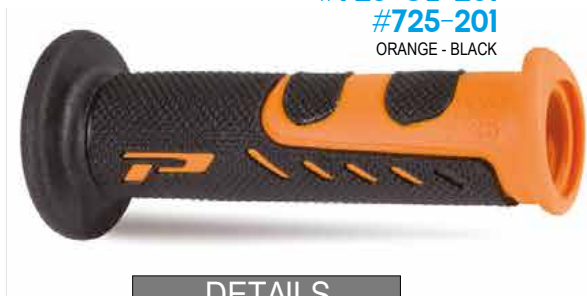

#725-OE-201
#725-201
ORANGE - BLACK

DETAILS	
LONG ↔	122 mm
Ø INSIDE	22/25 mm
HARDNESS	
INSIDE	HARD SH 58
OUTSIDE	SOFT SH 15
OPEN/CLOSED END