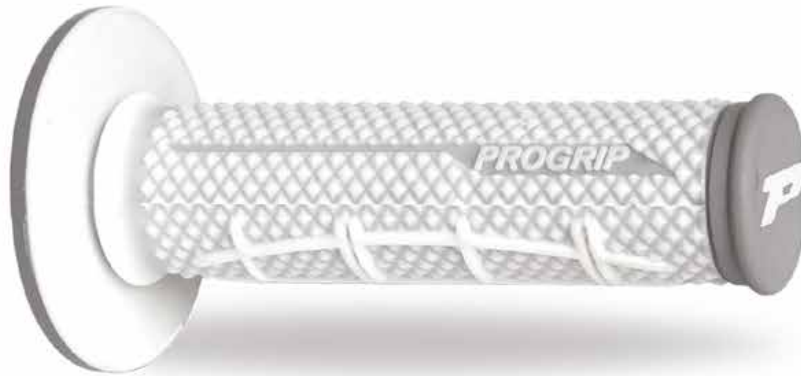

802 GRIPS

DOUBLE DENSITY

SOFT TOUCH

HALF WAFFLE

DETAILS	
LONG ↔	115 mm
Ø INSIDE	22/25 mm
HARDNESS	
INSIDE	HARD SH 58
OUTSIDE	SOFT SH 15
CLOSED END	

#802-396
GREY - MILKY