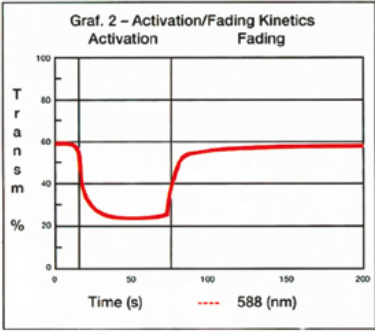

ROLL OFF LENS VENOM

#3215 ROLL OFF
Special ANTI-STICK ANTI-FOG

#3225 SMOKED ROLL OFF
Special ANTI-STICK ANTI-FOG

#3265 DOUBLE ROLL OFF
ANTI-FOG

#3268
Roll off

GOGGLES

Photochromatic Xelox L is a solar filter with a high speed of reaction: Activation time about 4 seconds, fading time about 4 seconds. This product is in a compliance with specifications EN 166, EN 174 and EN 1836. According to EN 1836 such filters comply to point 4.1.3.1, which fixes the category for