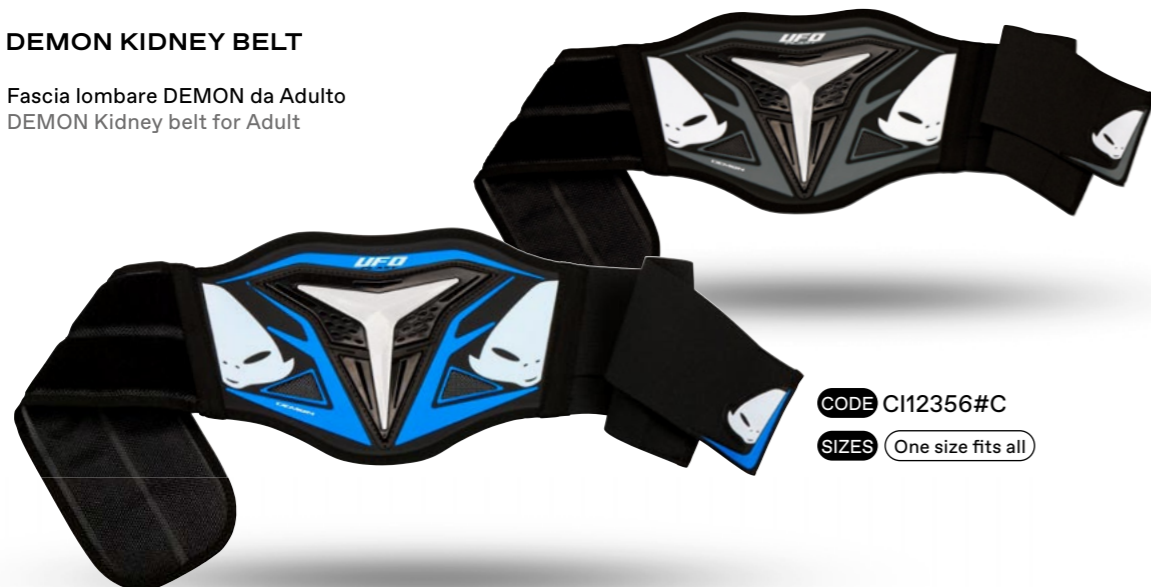

CODE C12356#C

SIZES One size fits all