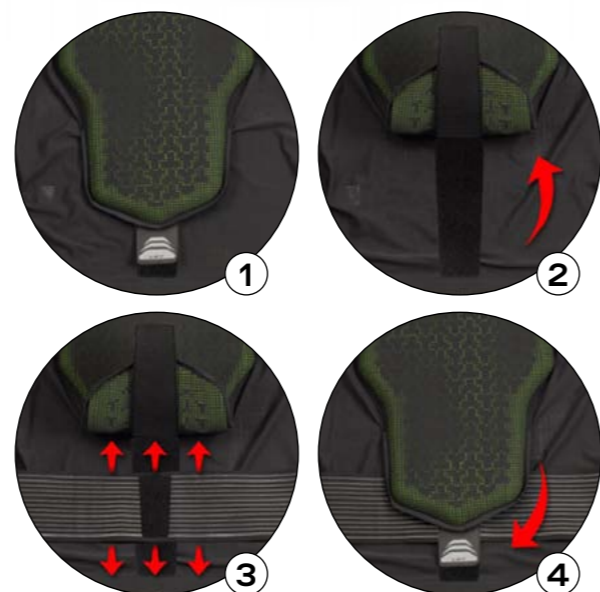

CE BACK PROTECTOR: CE-EN1621-2 LEVEL 2
CHEST PROTECTOR: CE-EN1621-3 LEVEL 2

UK CA CONFORME ALLA NORMATIVA COMPLIANT WITH RULES OF F.M.I.

Front/Back: CE LEVEL 2

Protezioni interne removibili per il lavaggio
Internal protection removable for washing