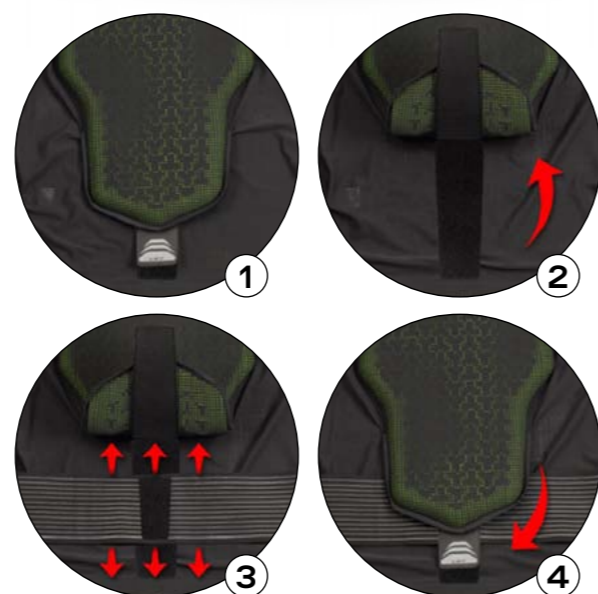

Nuovo sistema di fissaggio con cintura rimovibile e regolabile in altezza
New fastening system with removable and height-adjustable kidney belt

CENTURION BV2 BODYGUARD CODE BS15002#K **NEW**

SIZES (S/M) (L/XL) (XXL)

Caratteristiche

- Pettorina Centurion BV2 manica corta con protezioni interne in PU, con effetto memoria
- Realizzata con tessuto elasticizzato traforato
- Protezioni interne removibili per il lavaggio
- Leggera come una piuma
- Massima traspirabilità
- Asciugatura rapida
- Elevata elasticità per assorbimento urti
- Nuovo sistema di fissaggio per cintura
- Cintura rimovibile

Features

- Centurion BV2 Bodyguard short sleeves with internal protections in PU, with memory
- Made with perforated stretch fabric
- Internal protections removable for washing
- Light as a feather
- Maximum breathability
- Fast drying
- Increased elasticity to absorb shock
- New belt fastening system
- Removable Kidney belt

BACK PROTECTOR: CE-EN1621-2 LEVEL 2
CHEST PROTECTOR: CE-EN1621-3 LEVEL 2
SHOULDERS GUARD: CE-EN1621-1

CONFORME ALLA NORMATIVA F.M.I.
COMPLIANT WITH RULES OF F.M.I.

Protezioni interne removibili per il lavaggio
Internal protection removable for washing