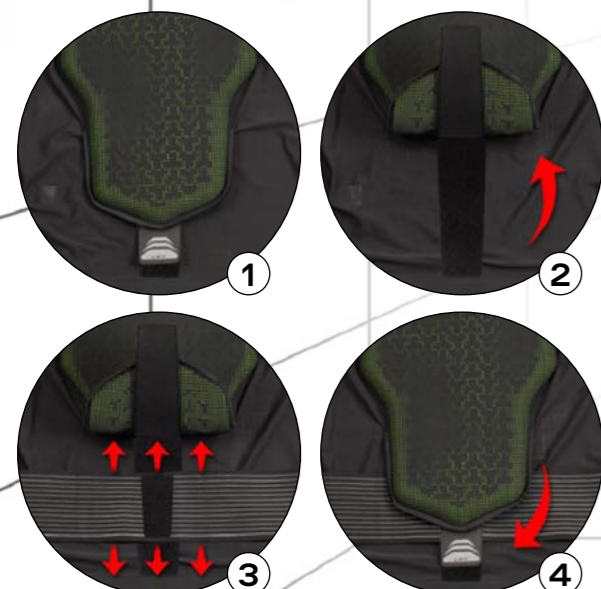

Nuovo sistema di fissaggio con cintura rimovibile e regolabile in altezza
New fastening system with removable and height-adjustable kidney belt

Le nuove protezioni CENTURION sono tutte dotate di fascia lombare regolabile che aiuta a mantenere la protezione in posizione corretta: una cintura rimovibile applicata alla pettorina tramite un nuovo sistema di ancoraggio che permette di regolarne la posizione in altezza adattandola ad ogni corporatura. La chiusura in velcro, facilmente regolabile, consente piccole modifiche alla vestibilità per un fissaggio perfetto. Disponibile come accessorio una versione PRO della cintura, dotata di doppia regolazione in vita e protezioni laterali, questo dispositivo extra di supporto garantisce stabilità senza limitare i movimenti, assicura che la schiena e la zona lombare rimangano stabili in posizione eretta durante la pratica sportiva. Grazie alla compressione supplementare nella parte bassa della schiena aiuta a ridurre lo stress sui muscoli e sulle articolazioni, facilitando le prestazioni e aumentando la sicurezza del pilota. Facilmente regolabile in vita grazie alle fasce in velcro, consente piccole modifiche alla vestibilità per adattarsi a varie posture e migliorare la funzione.

The new CENTURION protectors are all equipped with an adjustable kidney belt that helps keep the protection in the correct position: a removable belt applied to the chest via a new anchoring system that allows you to adjust its height to adapt it to any body type. The easily adjustable Velcro closure allows small changes to the fit for a perfect fit. A PRO version of the belt is available as an accessory, equipped with double adjustment at the waist and side protections, this extra support device provides stability without restricting movement, ensures that the spine and lumbar area remain stable in an upright position during sports. The additional compression in the lower back helps reduce stress on muscles and joints, facilitating performance and increasing the safety of the rider. Easily adjustable at the waist thanks to the Velcro bands, it allows small changes to the fit to adapt to various postures and improve function.